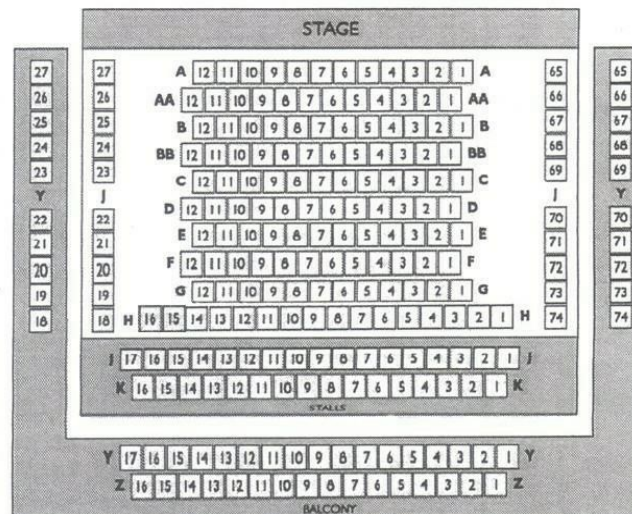

Taxpayers please tick box ☐ so that we can claim gift aid on your donation. Seating preference (season tickets only) – see seating plan _____. We will send you tickets for the seat as near as possible to your preference. To change your seat, please contact the Norden Farm box office (01628 788997)

I am aware that Maidenhead Music Society will collect, hold and use some of my data for membership administration purposes	
Signature	Date .....
I would like to be added to the mailing list for Maidenhead Music Society marketing ☐	
(eg emails about forthcoming events) - please tick	

MAIDENHEAD MUSIC SOCIETY

78TH SEASON 2024-25

Save up to £50 with a Season Ticket

MEMBERSHIP SUBSCRIPTIONS

Ordinary membership   £20.00
Patron membership –   £20.00 **plus** a minimum donation of £12.00
Season Ticket for all 7 concerts   £90.00 (includes Membership)

INDIVIDUAL CONCERT TICKETS (from Norden Farm Box Office):

Standard concert: £20 / Members £15

Under-18s FREE

Rising Stars Concert: Free with a donation

Join MMS as a Member for £20 for discounted tickets and invitations to members-only events. Programmes correct at the time of printing. If you have any queries, please telephone the Membership Secretary on 07765 232178

Norden Farm Seating Plan

Supported by the Royal Borough of Windsor and Maidenhead, The Prince Philip Trust, Louis Baylis Trust, Kidwells Park Trust, Dr Turnbull Fund, Win Law Fund
Registered charity no. 287794

Tickets purchased by members are not transferable to non-members. We do not circulate your email address.